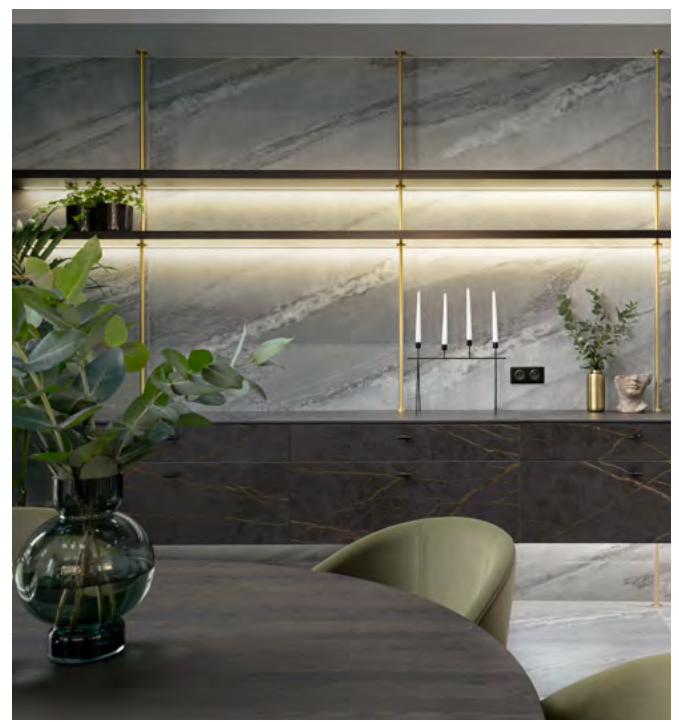

PROJEKT I REALIZACJA DECOROOM