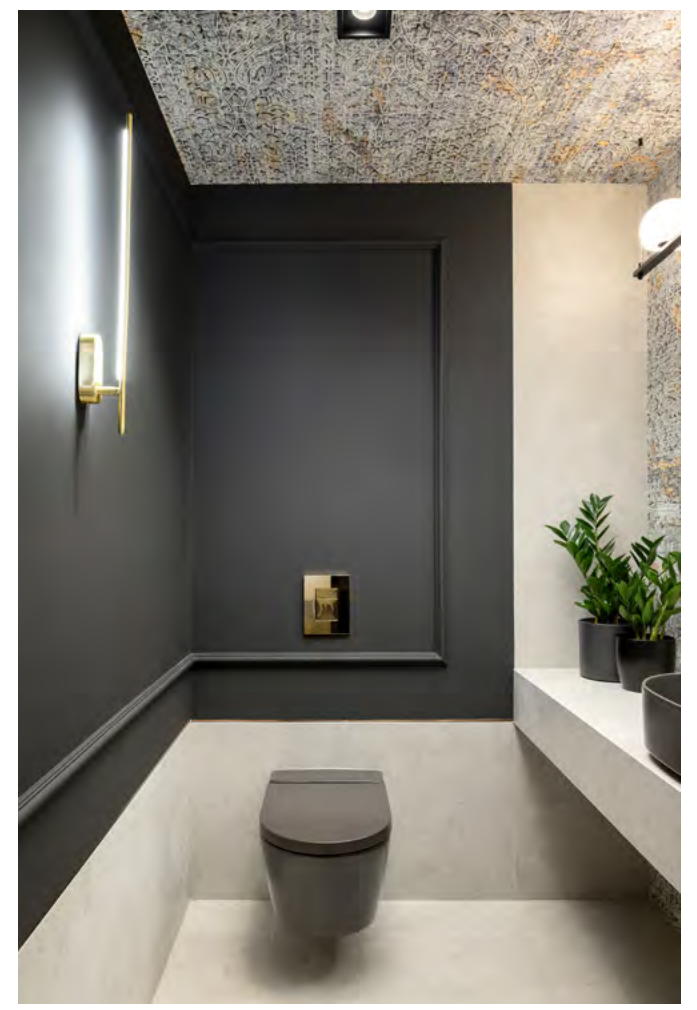

PROJEKT I REALIZACJA DECOROOM