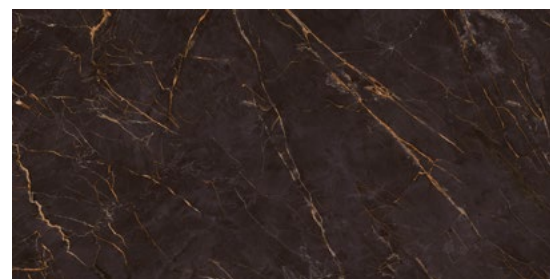

CARRASTONE BLACK 598X1198